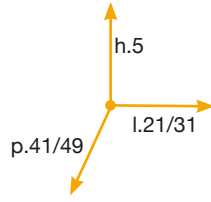

R130 C97 5

kg 4,8

P

15

31,5X27X49

720

85X125X215

R140 C97 10